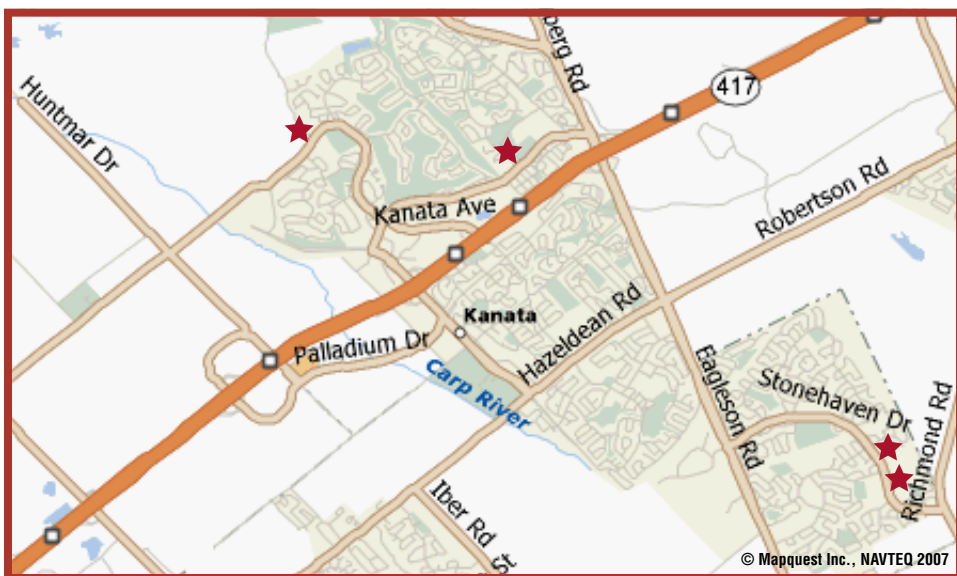

© Mapquest Inc., NAVTEQ 2007